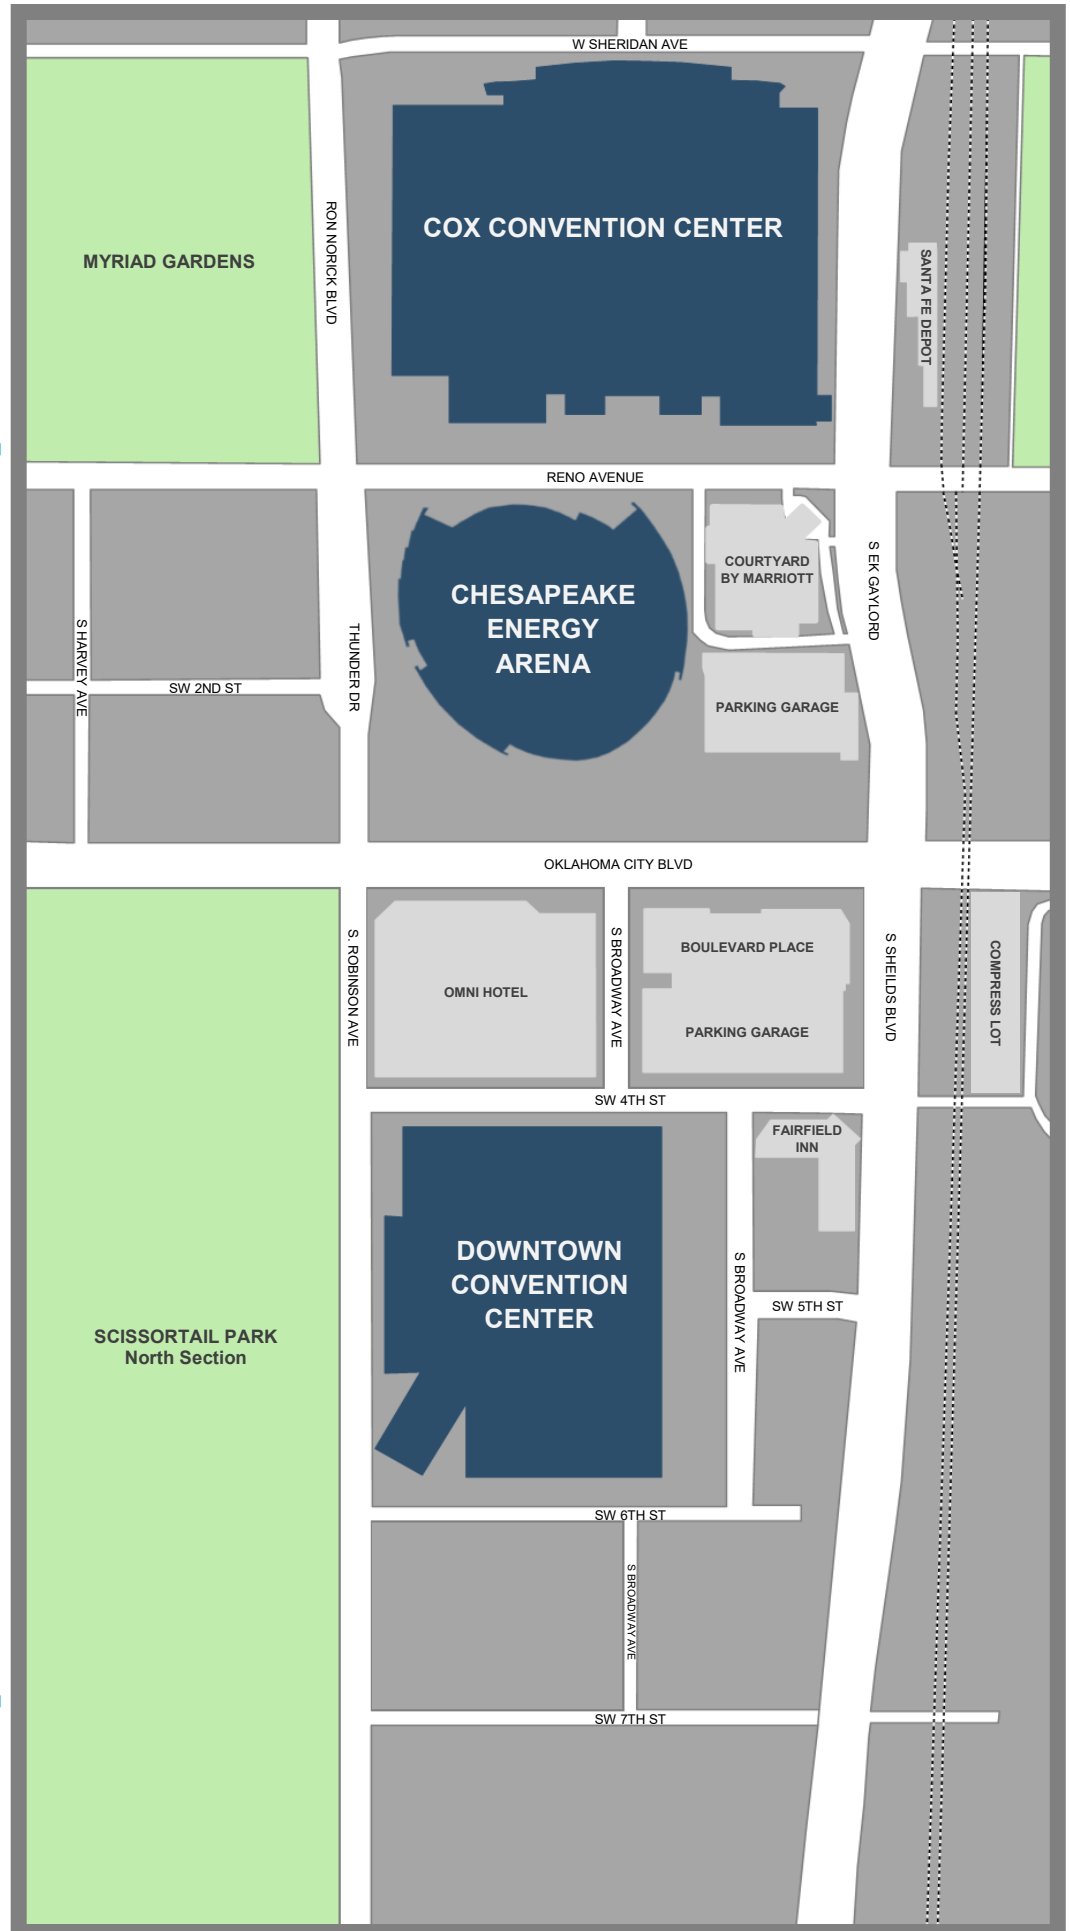

NOTE:

*Buildings/Roads south of
the Chesapeake Arena
are currently under
construction.*