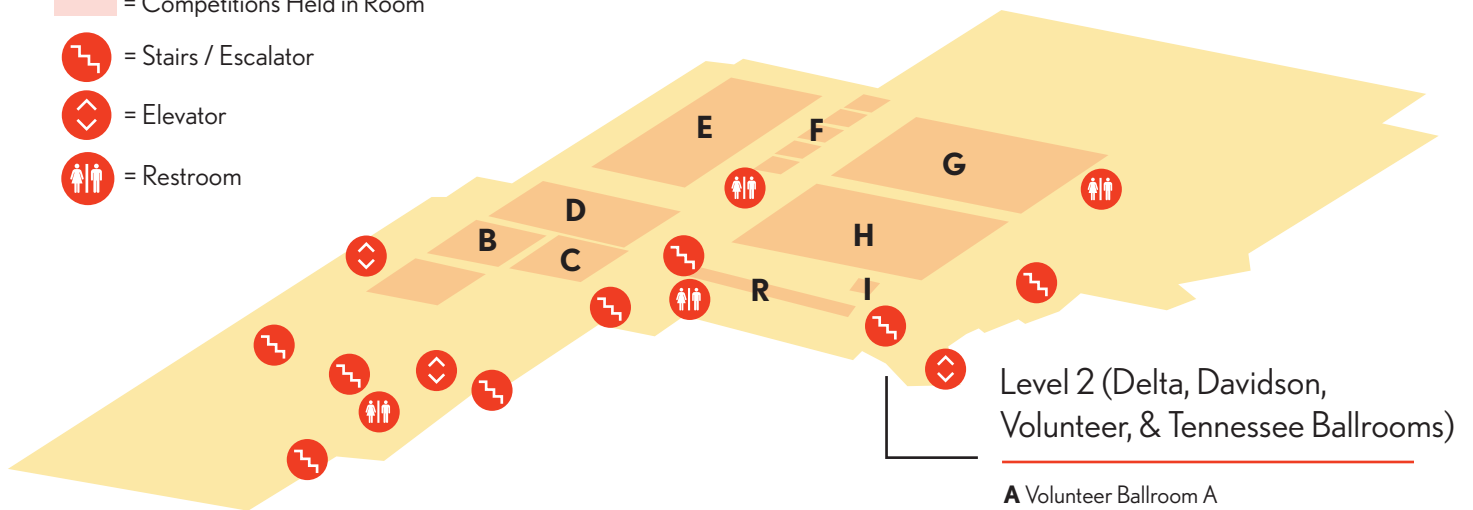

Meeting of the Minds National Exhibition - Volunteer Mezzanine 16
 Onsite Art - Magnolia Mezzanine 9-12
 Onsite Cake Decorating - Magnolia Mezzanine 9-12
 Onsite Testing - Magnolia Mezzanine 9-12 & Magnolia Mezzanine 15-18
 Scholarship Recipient Group Photo (Senior) - Grand Staircase Magnolia Lobby
 Speech - Magnolia Mezzanine 5-6

WIRED FOR SUCCESS

2026 ⚡ NATIONAL CONVENTION ⚡ NASHVILLE, TN

FACILITY MAP - CONVENTION CENTER

LEVEL 2 -Delta, Davidson, Volunteer, & Tennessee Ballrooms

- - - - = Take Stairs/Elevator to Level (Does Not Connect)

■ = Competitions Held in Room

⚡ = Stairs / Escalator

⬇ = Elevator

♿ = Restroom

- A** Volunteer Ballroom A
- B** Volunteer Ballroom E
- C** Volunteer Ballroom C
- D** Volunteer Ballroom D
- E** Davidson Ballroom
- F** Davidson 1-5
- G** Delta Ballroom A
- H** Delta Ballroom B, C, D
- I** Delta D Registration Desk
- J** Delta D Lobby

Beta Night Ticket Pickup - Delta D Registration Desk

Collaboration Connection Leadership Challenge - Volunteer Ballroom E

Collaboration Connection Leadership Challenge - Volunteer Ballroom C

Designated Trading Pin Time - Davidson 1-5