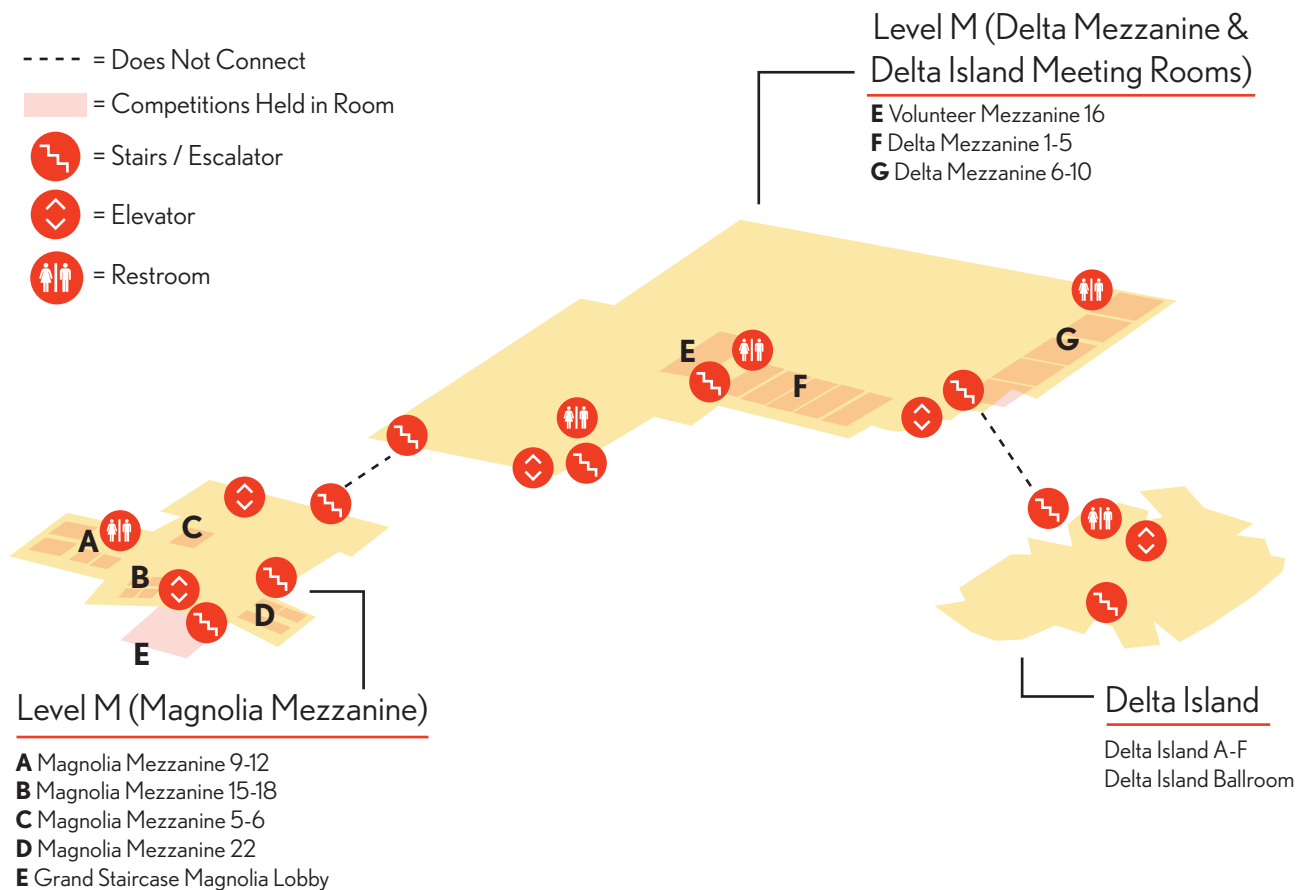

WIRED FOR SUCCESS

2026 ⚡ NATIONAL CONVENTION ⚡ NASHVILLE, TN

FACILITY MAP - CONVENTION CENTER

LEVEL M -Delta Mezzanine & Delta Island Meeting Rooms

COMPETITIONS ON LEVEL M (TOP LEVEL)

All the World is a Stage Leadership Challenge - Magnolia Mezzanine 22
 Being Better Betas Leadership Challenge - Magnolia Mezzanine 5-6
 Candidate Meeting - Delta Mezzanine 1-5
 Convention Invention National Exhibition - Delta Mezzanine 6-10
 Create and Animate National Exhibition - Delta Mezzanine 6-10
 Leadership Ambassador Interviews - Delta Mezzanine 1-5
 Leadership Ambassador Challenges - Delta Mezzanine 1-5
 National Officer/Leadership Ambassador Meeting - Delta Mezzanine 1-5

WIRED FOR SUCCESS

2026 ⚡ NATIONAL CONVENTION ⚡ NASHVILLE, TN

FACILITY MAP - CONVENTION CENTER

LEVEL 2 -Delta, Davidson, Volunteer, & Tennessee Ballrooms

- - - - = Take Stairs/Elevator to Level (Does Not Connect)

WIRED FOR SUCCESS

2026 ⚡ NATIONAL CONVENTION ⚡ NASHVILLE, TN

FACILITY MAP - FOOD & DRINK

FOOD AND DRINK

- 1 Cascades American Cafe
- 2 Wasabi Sushi Bar
- 3 Cocoa Bean Coffee House

- 4 Solario Cantina (Lower Level)
- 5 Ravello (Lower Level)
- 6 Conservatory Cafe
- 7 Bravo Gelato

- 8 Fuse Sports Bar
- 9 Jack Daniel's

- 10 Stax Burgers
- 11 Paisano's Pizzeria & Vino
- 12 Old Hickory Steakhouse
- 13 Delta Marketplace
- 14 Carvel / Auntie Anne's
- 15 Cinnabon

WIRED FOR SUCCESS

2026 ⚡ NATIONAL CONVENTION ⚡ NASHVILLE, TN