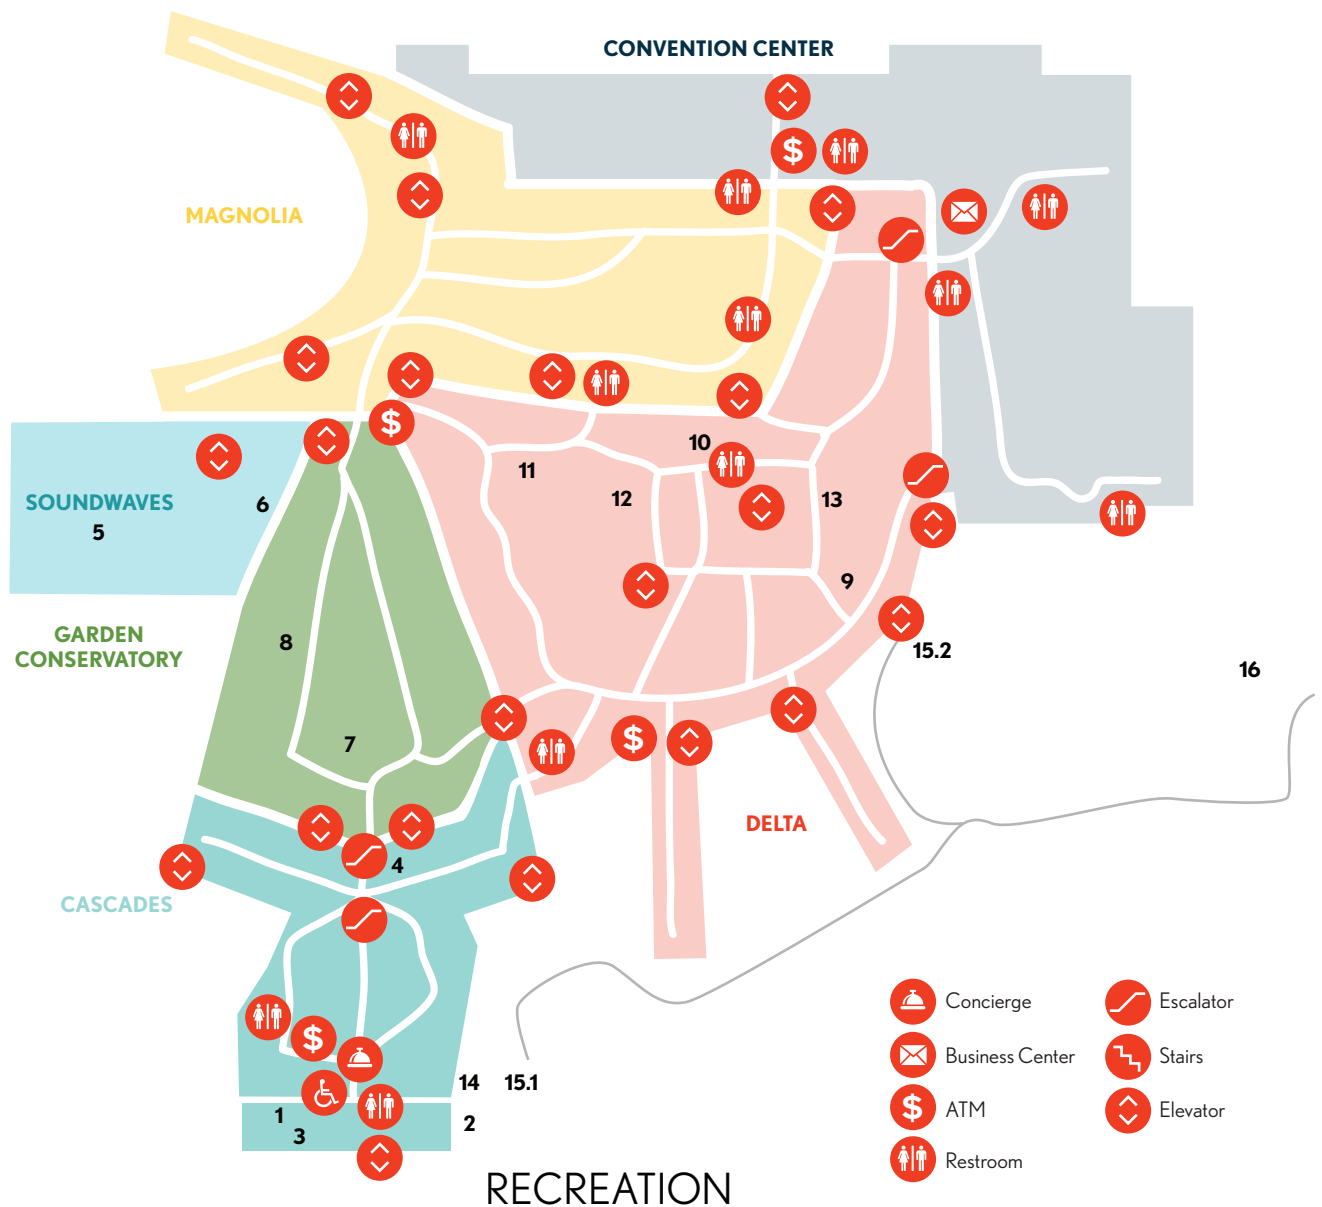

WIRED FOR SUCCESS

2026 ⚡ NATIONAL CONVENTION ⚡ NASHVILLE, TN

FACILITY MAP - FOOD & DRINK

FOOD AND DRINK

- 1 Cascades American Cafe
- 2 Wasabi Sushi Bar
- 3 Cocoa Bean Coffee House

- 4 Solario Cantina (Lower Level)
- 5 Ravello (Lower Level)
- 6 Conservatory Cafe
- 7 Bravo Gelato

- 8 Fuse Sports Bar
- 9 Jack Daniel's

- 10 Stax Burgers
- 11 Paisano's Pizzeria & Vino
- 12 Old Hickory Steakhouse
- 13 Delta Marketplace
- 14 Carvel / Auntie Anne's
- 15 Cinnabon

WIRED FOR SUCCESS

2026 ⚡ NATIONAL CONVENTION ⚡ NASHVILLE, TN

FACILITY MAP - RECREATION

RECREATION

- 1 Spa & Fitness Center
- 2 Cascades Outdoor Pool
(Access through Spa)
- 3 Indoor Pool
- 4 Arcade 1 (Cascades Lower Level)

- 5 SoundWaves (Water Attraction)
- 6 Arcade 2
(The Bass-ment of SoundWaves)
- 7 Crystal Gazebo
- 8 Lion's Head Fountain

- 9 Delta Riverboats
- 10 Delta Fountain Show
- 11 Delta Pavilion
- 12 Delta Landing
- 13 Water's Edge

- 14 Gaylord Springs Golf Pick-up
- 15.1 Walkway to Opry Mills Mall & Grand Ole Opry House
- 15.2 Walkway to Opry Mills Mall & Grand Ole Opry House
- 16 Grand Ole Opry House