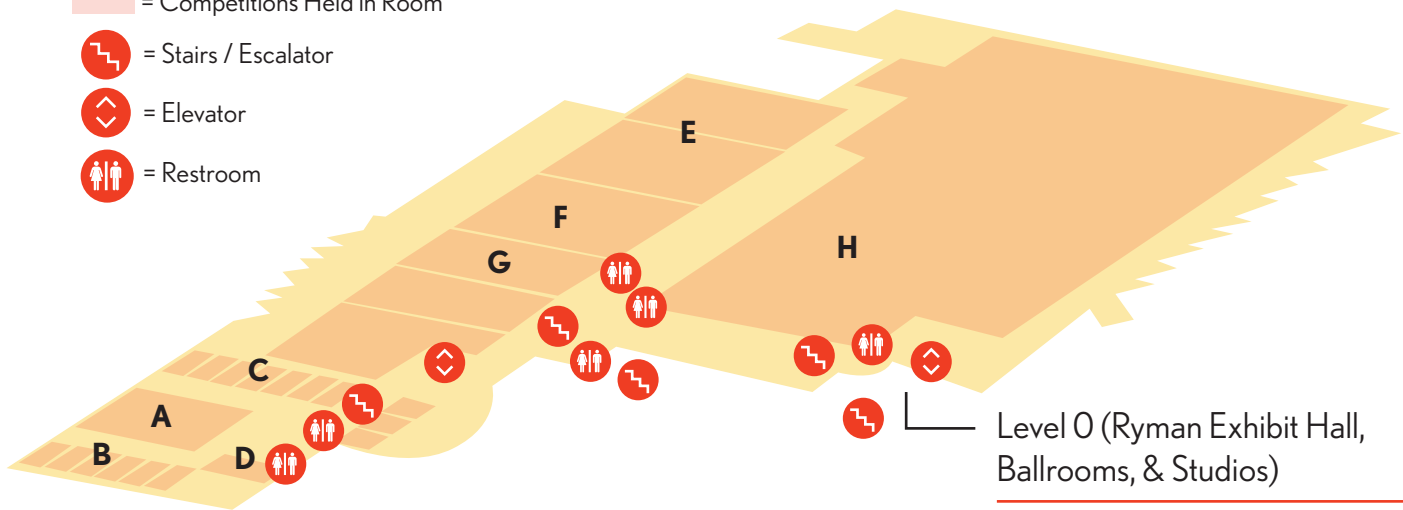

State Officer and Leadership Representative Luncheon - Davidson Ballroom

Visual Arts - Delta Ballroom A

WIRED FOR SUCCESS

2026 ⚡ NATIONAL CONVENTION ⚡ NASHVILLE, TN

FACILITY MAP - CONVENTION CENTER

LEVEL 0 (BOTTOM LEVEL) - Ryman Exhibit Hall, Ballrooms, & Studios

- - - - = Take Stairs/Elevator to Level (Does Not Connect)

■ = Competitions Held in Room

⚡ = Stairs / Escalator

⬆️ = Elevator

♿ = Restroom

Level 0 (Ryman Exhibit Hall, Ballrooms, & Studios)

- A** Ryman Ballroom
- B** Ryman Studios 9-14
- C** Ryman Studios 1-8
- D** Ryman Studio 15
- E** Ryman Exhibit Halls B5 & B6
- F** Ryman Exhibit Hall B4
- G** Ryman Exhibit Hall B3
- H** Ryman Exhibit Hall A