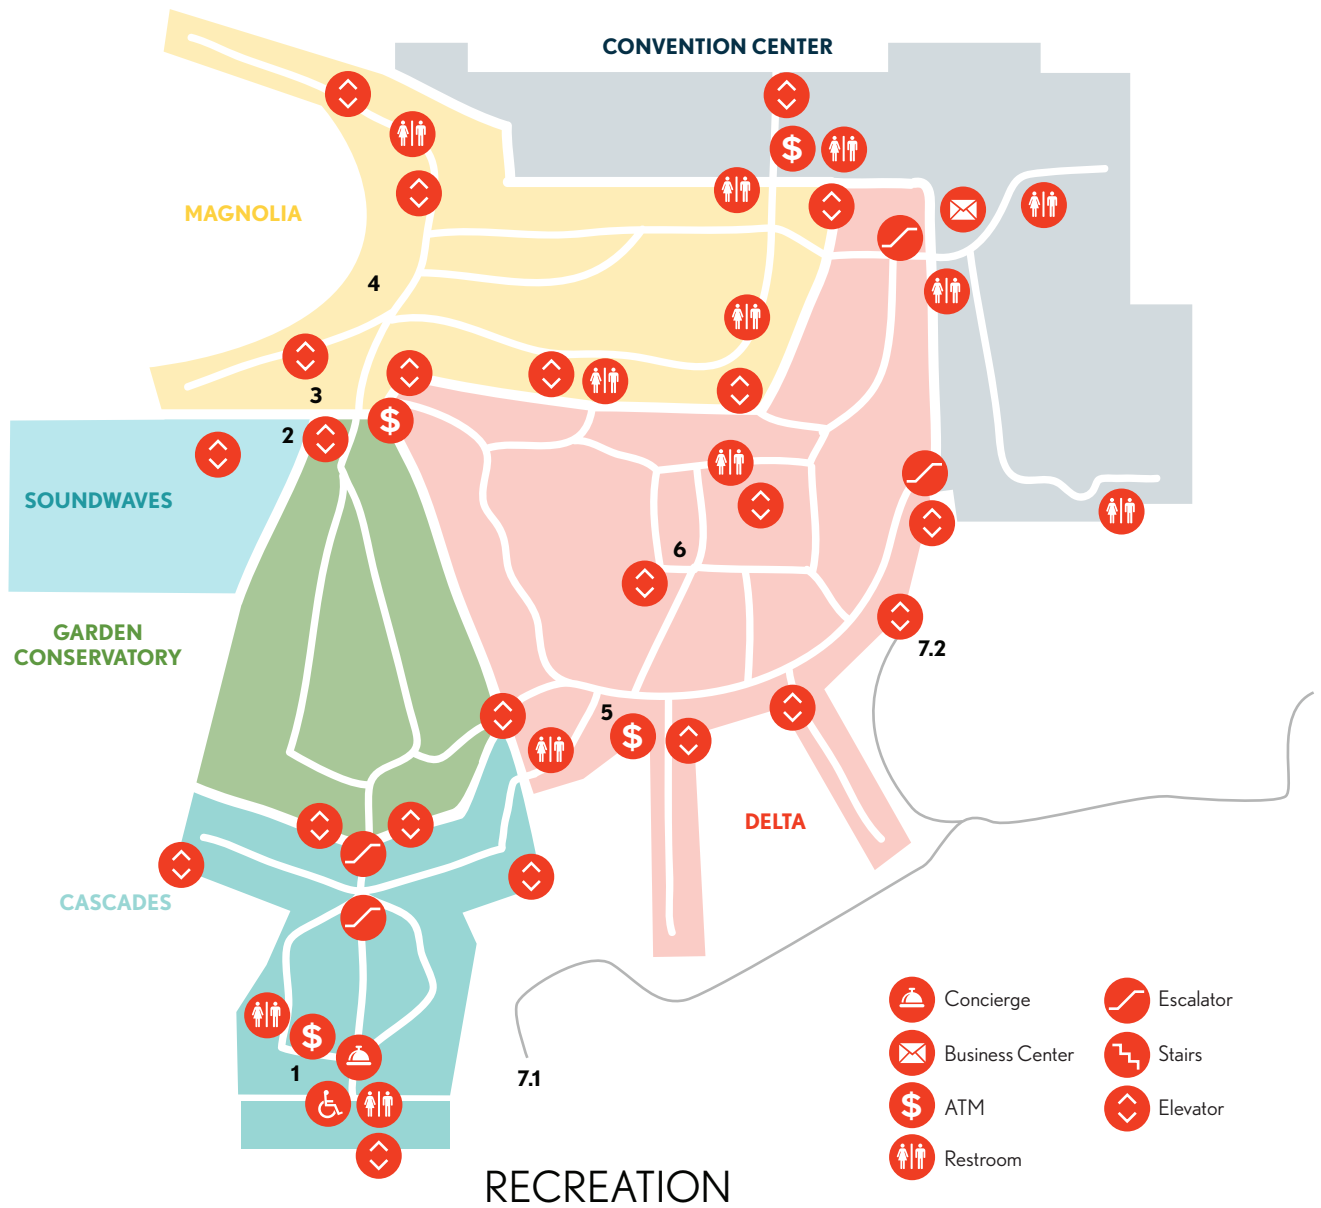

- 8 Fuse Sports Bar
- 9 Jack Daniel's

- 10 Stax Burgers
- 11 Paisano's Pizzeria & Vino
- 12 Old Hickory Steakhouse
- 13 Delta Marketplace
- 14 Carvel / Auntie Anne's
- 15 Cinnabon

WIRED FOR SUCCESS

2026 ⚡ NATIONAL CONVENTION ⚡ NASHVILLE, TN

FACILITY MAP - RECREATION

RECREATION

- 1 Spa & Fitness Center
- 2 Cascades Outdoor Pool
(Access through Spa)
- 3 Indoor Pool
- 4 Arcade 1 (Cascades Lower Level)

- 5 SoundWaves (Water Attraction)
- 6 Arcade 2
(The Bass-ment of SoundWaves)
- 7 Crystal Gazebo
- 8 Lion's Head Fountain

- 9 Delta Riverboats
- 10 Delta Fountain Show
- 11 Delta Pavilion
- 12 Delta Landing
- 13 Water's Edge

- 14 Gaylord Springs Golf Pick-up
- 15.1 Walkway to Opry Mills Mall & Grand Ole Opry House
- 15.2 Walkway to Opry Mills Mall & Grand Ole Opry House
- 16 Grand Ole Opry House

WIRED FOR SUCCESS

2026 ⚡ NATIONAL CONVENTION ⚡ NASHVILLE, TN

FACILITY MAP - SHOPPING

- 1 Cascade Necessities
- 2 SoundWaves Signature Store

- 3 Magnolia Necessities
- 4 Cowboys & Angels

- 5 Delta Necessities
- 6 Delta Island Shops
 - The Opry Shop*
 - Johnston & Murphy*
 - Amelia's Boutique*
 - Kids' Korral*